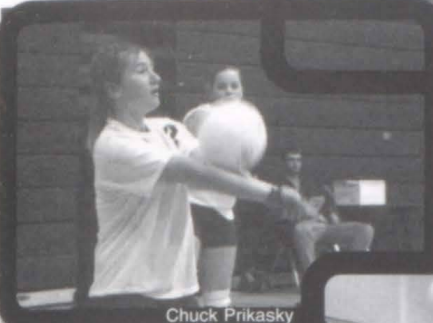

Chuck Prikasky

Chuck Prikasky

**Top: I GOT IT** Angela Strouse gets down and ready for the ball.

**Middle: CATCH?** "Am I suppose to catch this?"...asks Keri Good.

**Bottom: OH...MINE** Heather Lund receives a pass from her teammates.

Chuck Prikasky

Chuck Prikasky

Chuck Prikasky

**Top: SERVE** Amber Sink serves the ball.

**Middle: READY SET** Amanda Lange gets down low, ready to receive the ball.

**Bottom: PLEASE GO OVER** Erin Koppberger serves hoping for it to go over.